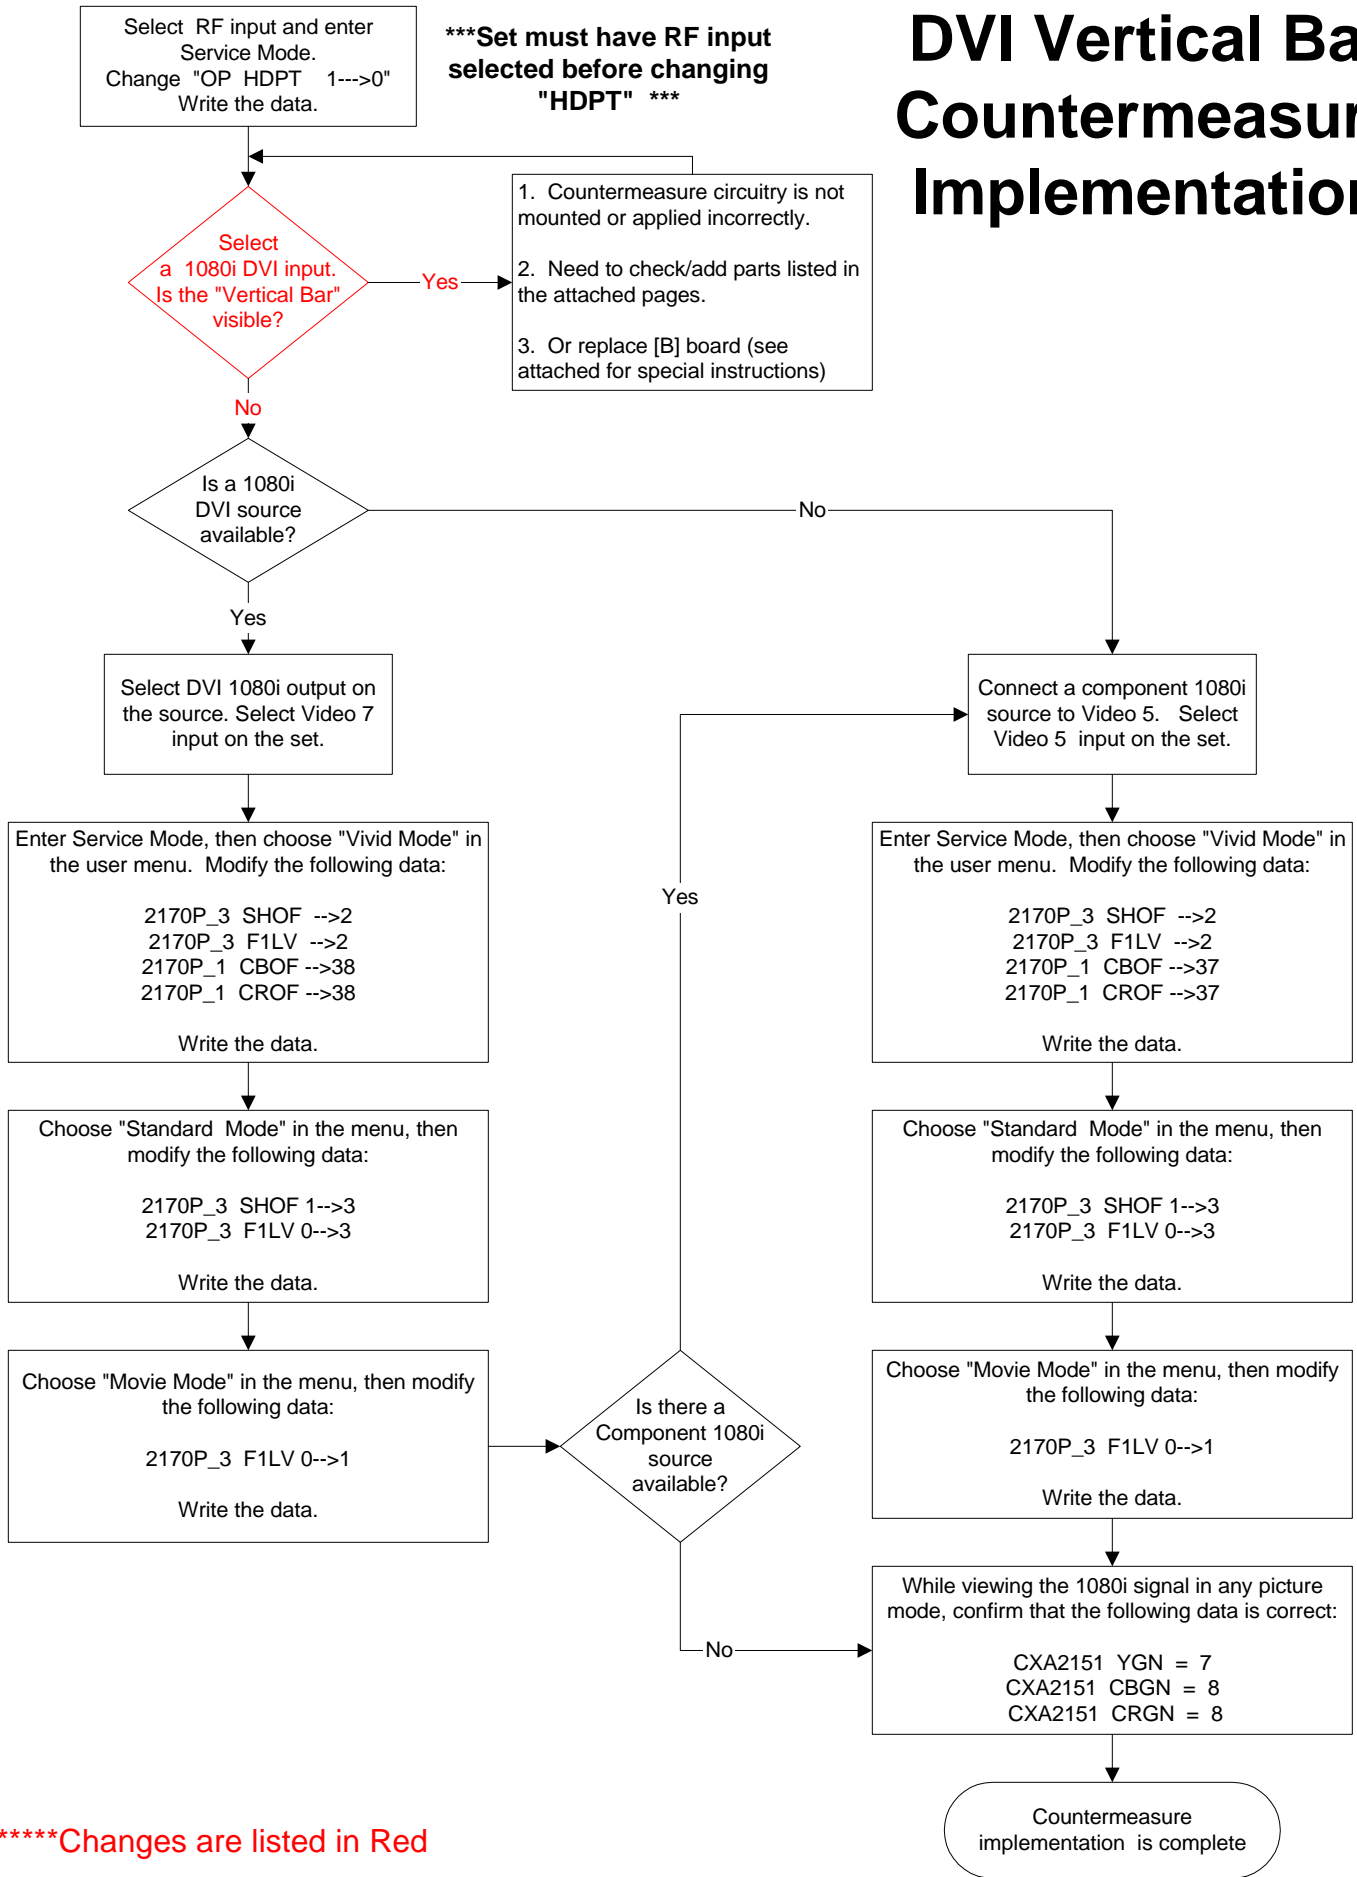

DVI Vertical Bar Countermeasure Implementation

*****Changes are listed in Red